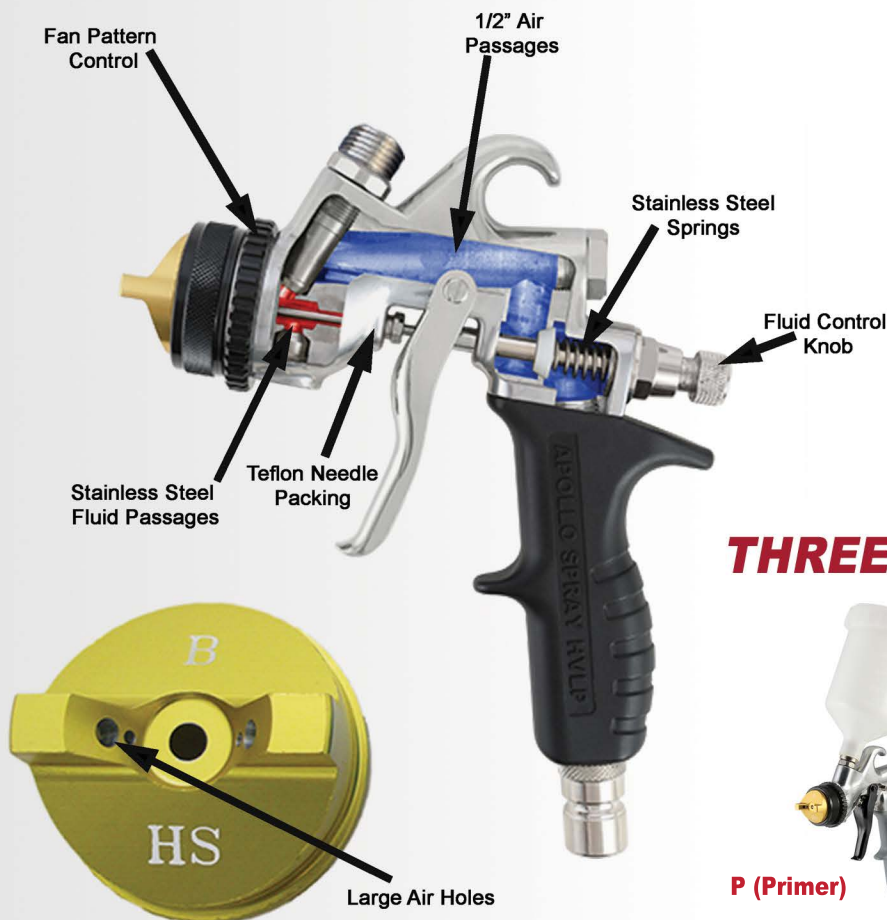

THE ULTIMATE TrueHVLP™ SPRAY GUN