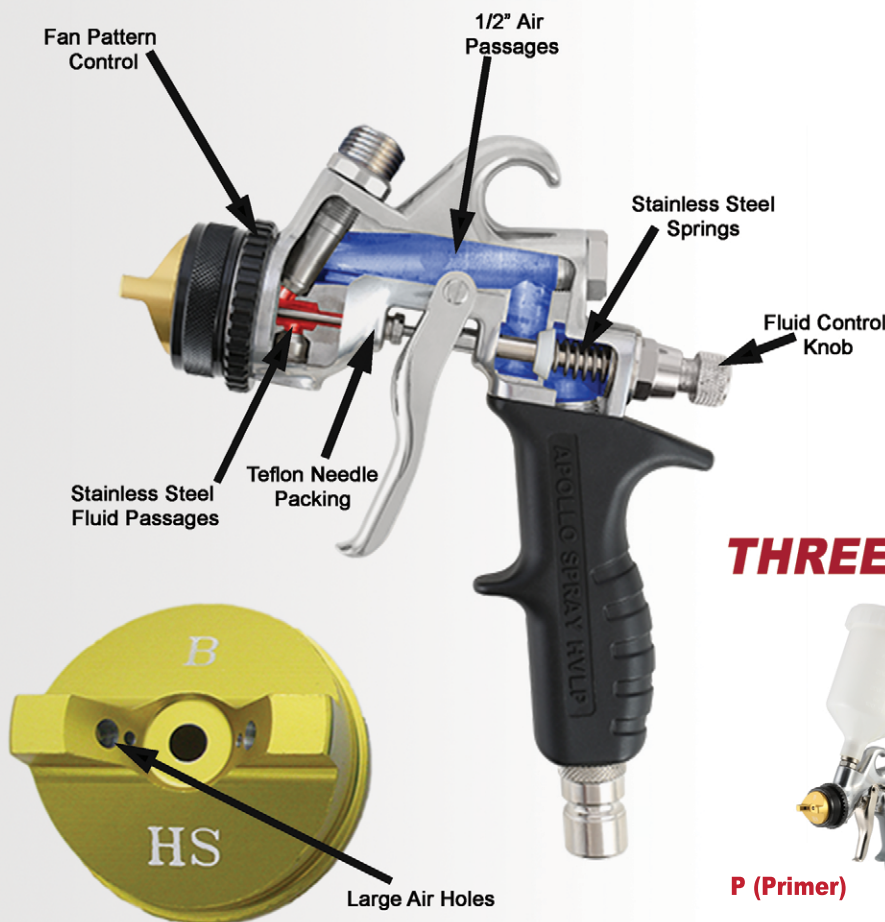

LCD MESSAGE CENTER

Hour Meter, Accurate Pressure to 1/10th PSI, Power Pause, Filter and Temperature Warning.

OPTIONAL REMOTE CONTROL

Includes 100' of cable to control the system from the mixing station or other remote location.

Paint savings are estimated based on the ability of the **3000 PRO™** to provide 80% transfer efficiency on a consistent basis. This benefit also reduces booth clean-up, filter replacements and minimizes over-spray when using outside the booth.

PERFECT FOR BODY SHOP USE

THE ULTIMATE TrueHVLP™ SPRAY GUN

Discover the highest transfer efficiency and lowest overspray with maximum atomization for the smoothest finish. The **Atomizer 7600 Series** is the ultimate performer. This technologically advanced spray gun delivers enhanced **TrueHVLP** performance and flawless results when paired with a Maxi-Miser Electric Paint System. Seeing is believing with this breakthrough technology.