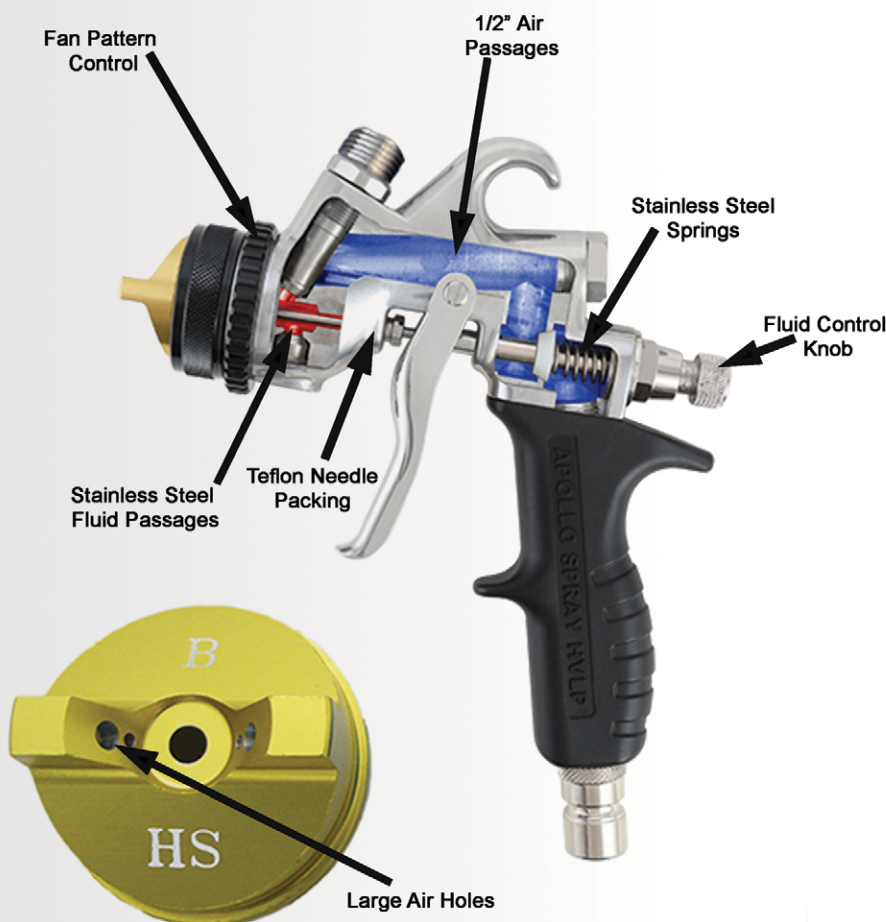

THE ULTIMATE TrueHVLP™ SPRAY GUN